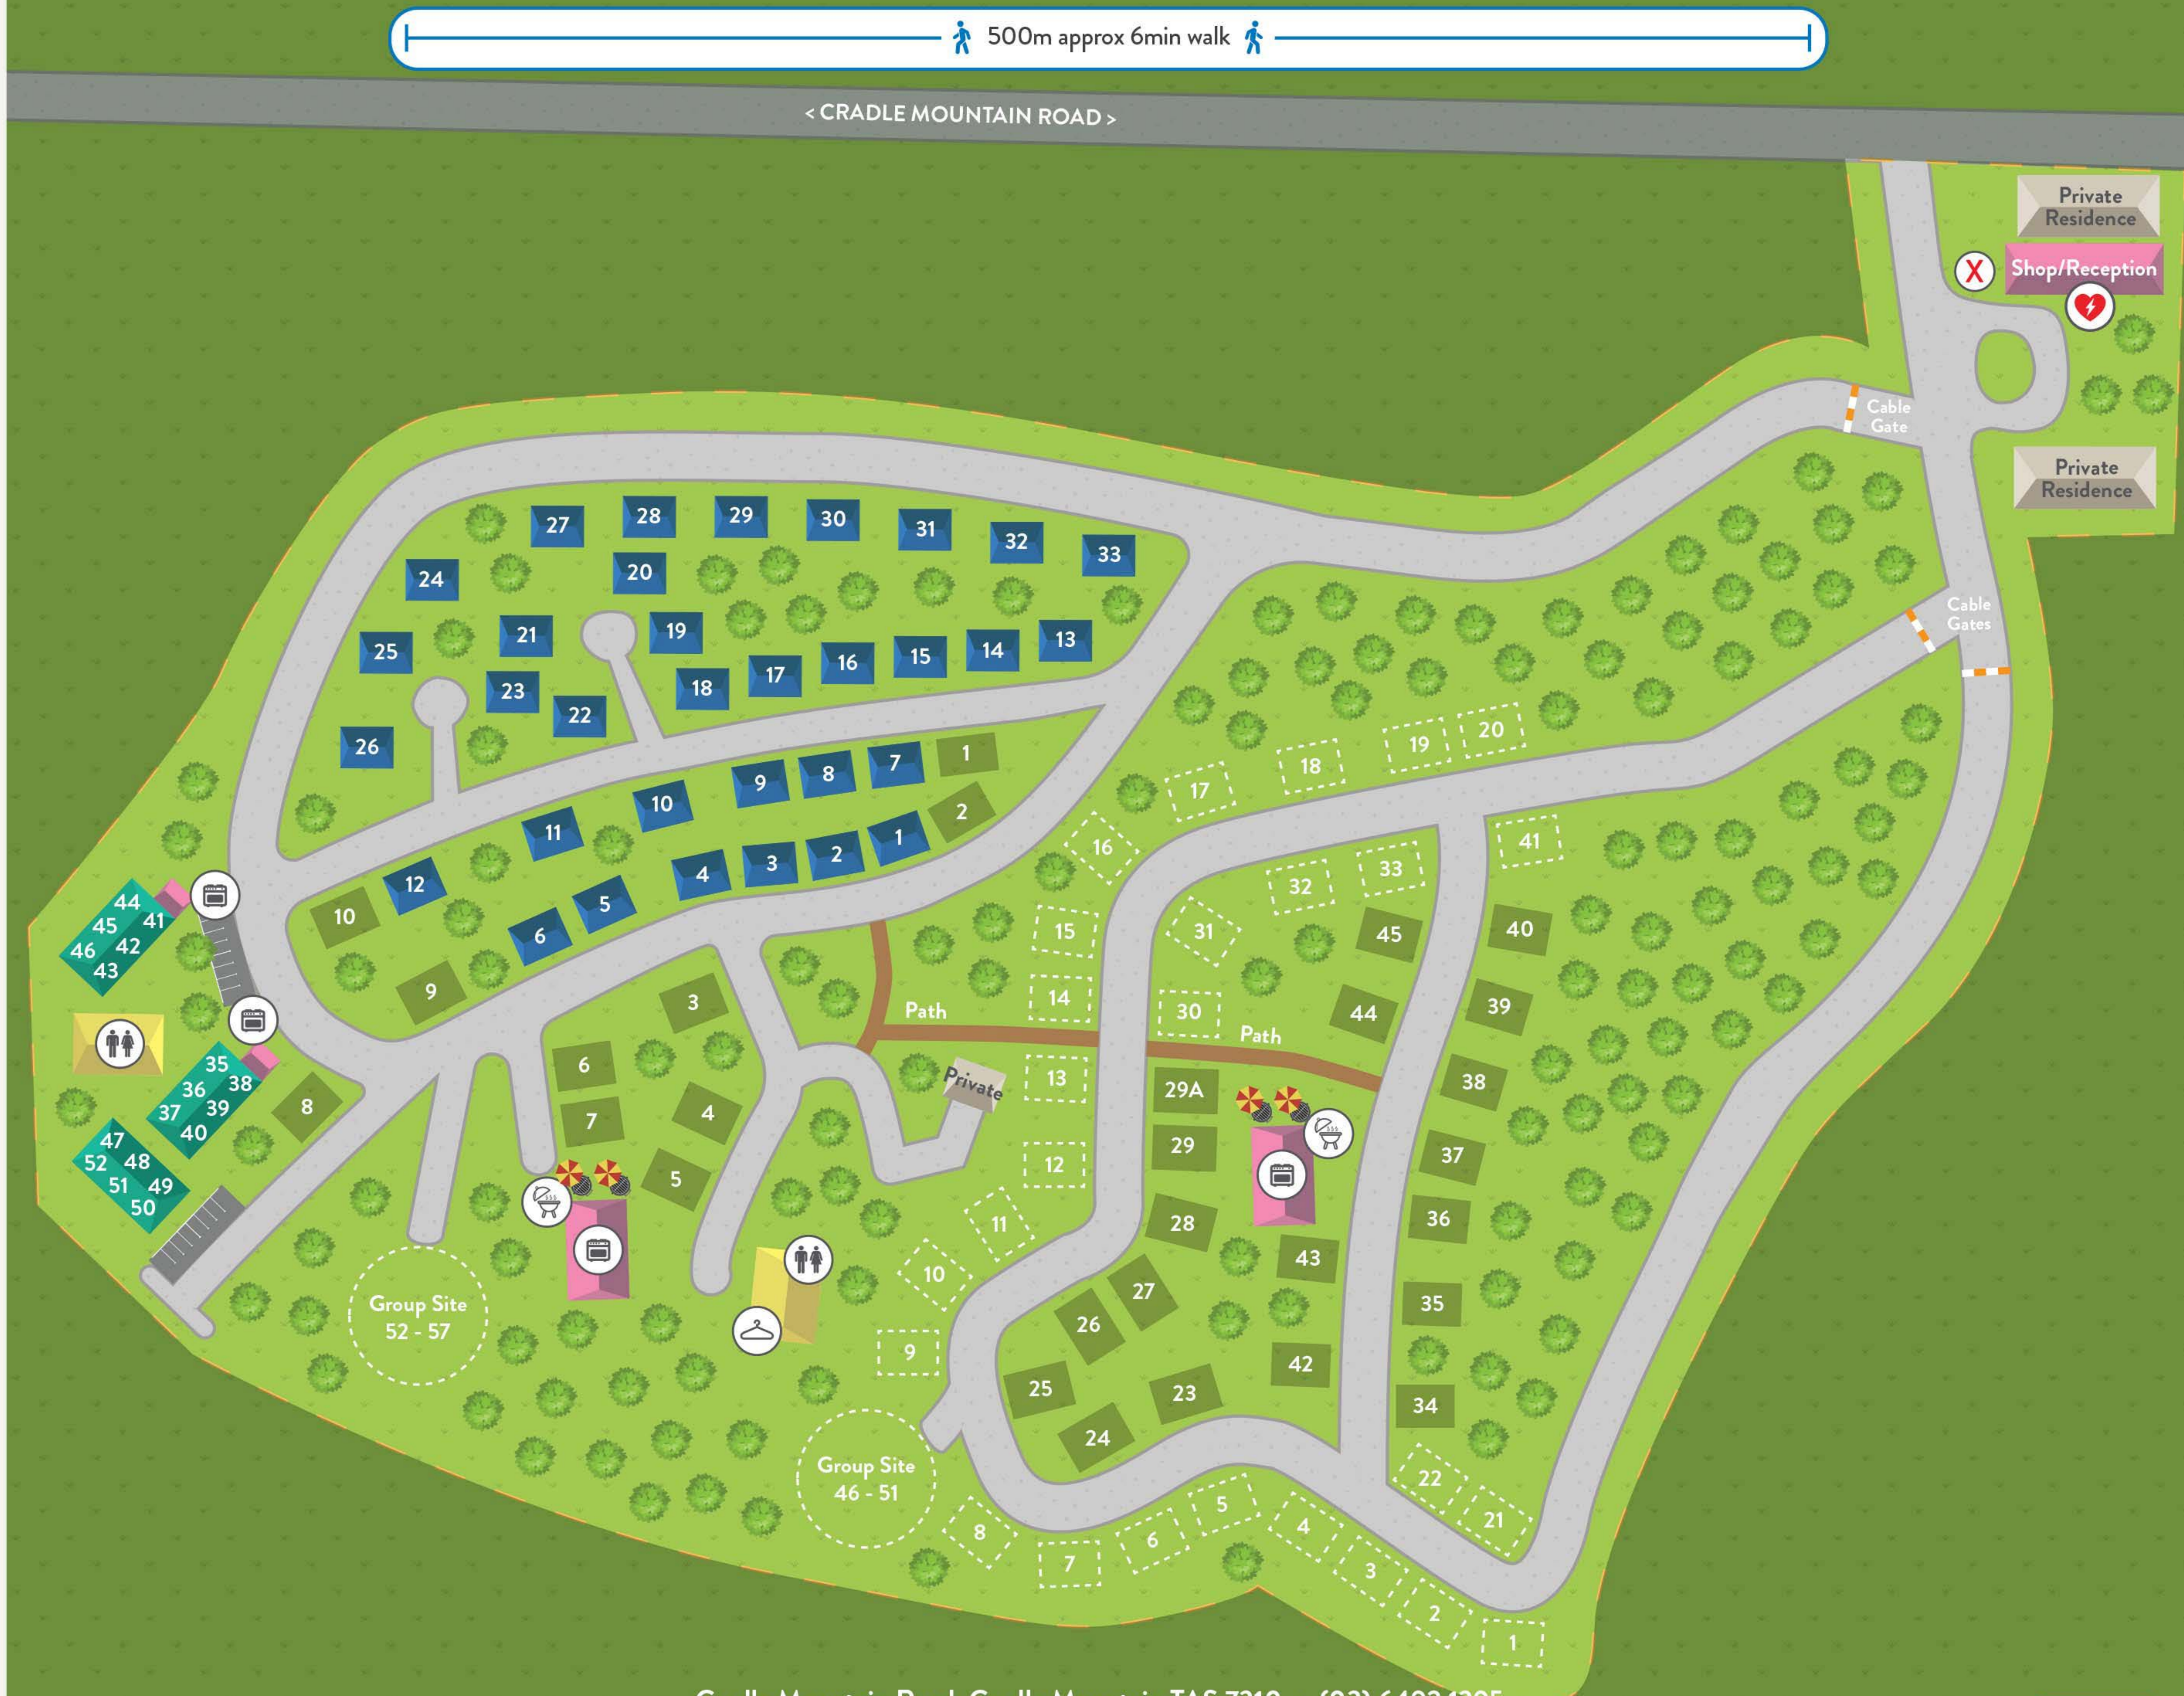

-  STANDARD
-  ECONOMY
-  POWERED SITES
-  UNPOWERED SITES
-  COMMON AREAS
-  AMENITIES
-  PRIVATE
-  CAMP KITCHEN
-  BBQ
-  TOILETS
-  LAUNDRY
-  EVACUATION POINT
-  DEFIBRILLATOR

Cradle Mountain Road, Cradle Mountain TAS 7310 • (03) 6492 1395

 facebook.com/discoveryparks
 @discoveryparks
 www.tripadvisor.com.au

Thanks for staying with us.
We'd love to see your photos and hear about your time at Discovery Parks - Cradle Mountain.